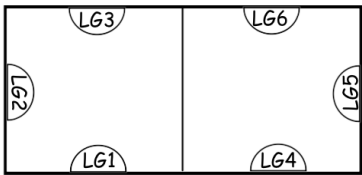

TUESDAY															
9:10-10:00		10:05-10:55		L	11:00-12:00		L	12:05-1:05		L	**ANNOUNCEMENTS & REMINDERS				
FL	THEME	SG1	ELECTIVE		Lunch			SWIM							
LI	THEME	SG1	ELECTIVE		Lunch			SWIM							
ST	THEME	SG1	ELECTIVE		Lunch			SWIM							
VI	ELECTIVE		THEME	SG1	SWIM			Lunch							
RA	ELECTIVE		THEME	SG1	SWIM			Lunch							
UN	HOPSCOTCH/HULA	P	ELECTIVE		Lunch			SWIM							
ME	CAPTURE THE FLAG	SG3	ELECTIVE		Lunch			SWIM							
FI	ELECTIVE		VIKINGBALL	BB2	SWIM			Lunch							
GA	ELECTIVE		KICKBALL	BB1	SWIM			Lunch							
SODGEBALL- RULES OF DODGEBALL BUT A TEAM WINS BY SCORING 10 POINTS IN A NET (USE ONLY CUSHION BALLS)															
										INDOOR	OUTDOOR				
										LARGE GYM	LG	BASKETBALL COURTS	BB		
										SMALL GYM	SG	HANDBALL COURTS	HB		
										RACQUETBALL CT	RB	SOFTBALL FIELDS	SB		
1:15-2:15		L	2:20-3:20		L	TRIUM		ATR	TRACK		T				
FL	ARTS AND CRAFTS	V	BOUNCE OUT		LG3	VESTIBULE		V	SIDE OF GYM		SG3				
LI	FATBAT	BB2	DANCE		RB	CLASSROOM		CR	PROMENADE		P				
ST	TENNISBALL	BB1	KING COURT BBALL/KO		LG1-2										
VI	WIFFLEBALL	LG1-2	HOCKEYBALL		T										
RA	BATTLEBALL	LG4-5	ARTS & CRAFTS		V										
UN	THEME	SG1	RUNNING BASES		T										
ME	THEME	SG1	YOU ARE OUT		T										
FI	DANCE	RB	THEME		SG1										
GA	FATBAT	HB	THEME		SG1										
5 & 6 SCHEDULE										7/9 BOYS: FLASH, LIGHTENING STRIKERS					
										7/9 GIRLS: UNICORNS & MERMAIDS					
										10-GIRLS: FIREFLIES & GALAXY					
										5&6: MINIONS, SKITTLES SMURFS, GUPPIES					
9:05-9:10		L	9:20-9:50		L	10:00-11:00		L	11:10-11:25		L	11:35-12:10		L	
MU	EXERCISE	RB	SCOOTER HOCKEY		SG2	SWIM			SNACK		SG3	THEME		SG1	
GU	EXERCISE	RB	GAGA		RB1	SWIM			SNACK		SG3	THEME		SG1	
SK	EXERCISE	RB	GAGA		RB1	SWIM			SNACK		SG3	THEME		SG1	
CH	EXERCISE	RB	YOU ARE OUT		SG2	SWIM			SNACK		SG3	THEME		SG1	
MI	EXERCISE	RB	SCOOTER HOCKEY		SG2	SWIM			SNACK		SG3	THEME		SG1	
12:20-12:50			1:00-2:00			2:10-2:50			3:00			3:15			
MU	A & C	V	LUNCH		DH	KICKBALL		T	B & W			ALL GROUPS			
GU	A & C	V	LUNCH		DH	KICKBALL		T	B & W			DISMISSAL			
SK	A & C	V	LUNCH		DH	FATBAT		T	B & W						
CH	DANCE	RB	LUNCH		DH	FATBAT		T	B & W						
MI	DANCE	RB	LUNCH		DH	LINE SOCCER		T	B & W						
										ELECTIVES		7 to 9 Counselor	CIT	10 to 13 Counselor	CIT
										Softball	SB1				
										Basketball	BB1				
										Flag Football	TI				
										Creative Crafts	V				
										Dance	RB				
										Glam	ATR2				
										Soccer	T2				
										Videography	CR205