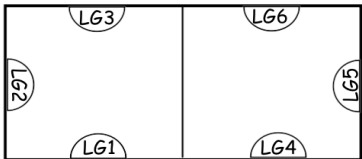

THURSDAY																			
9:10-10:00		10:05-10:55		L	11:00-12:00		L	12:05-1:05		L	**ANNOUNCEMENTS & REMINDERS								
FL	THEME	SG1	ELECTIVE		Lunch			SWIM											
LI	THEME	SG1	ELECTIVE		Lunch			SWIM											
ST	THEME	SG1	ELECTIVE		Lunch			SWIM											
VI	ELECTIVE		THEME	SG1	SWIM			Lunch											
RA	ELECTIVE		THEME	SG1	SWIM			Lunch											
UN	TENNISBALL	BB1	ELECTIVE		Lunch			SWIM											
ME	KICKBALL	T	ELECTIVE		Lunch			SWIM											
FI	ELECTIVE		TENNISBALL	BB1	SWIM			Lunch											
GA	ELECTIVE		4SQUARE	P	SWIM			Lunch											
SODGEBALL- RULES OF DODGEBALL BUT A TEAM WINS BY SCORING 10 POINTS IN A NET (USE ONLY CUSHION BALLS)																			
							INDOOR		OUTDOOR										
							LARGE GYM		LG		BASKETBALL COURTS BB								
							SMALL GYM		SG		HANDBALL COURTS HB								
							RACQUETBALL CT		RB		SOFTBALL FIELDS SB								
							ATRIUM		ATR		TRACK T								
1:15-2:15		L		2:20-3:20		L													
FL	KING COURT/KO	BB1	DANCE	RB				VESTIBULE	V		SIDE OF GYM	S63							
LI	KING COURT/KO	BB2	ARTS & CRAFTS	V				CLASSROOM	CR		PROMENADE	P							
ST	SOCCER	T	BOUNCE OUT	LG1-2															
VI	HOCKEYBALL	LG1-2	RUNNING BASES	T															
RA	DANCE/FITNESS	RB	RUNNING BASES	T															
UN	THEME	SG1	LACROSSE	LG4-5				7/9 BOYS: FLASH, LIGHTENING STRIKERS											
ME	THEME	SG1	HOTSPOTS	LG3-6				7/9 GIRLS: UNICORNS & MERMAIDS 10-BOYS:VIPER & RAPTOR											
FI	HOTSPOTS	LG4-5	THEME	SG1				10-GIRLS:FIREFLIES & GALAXY											
GA	ARTS & CRAFTS	V	THEME	SG1				5&6:MINIONS, SKITTLES SMURFS, GUPPIES											
5 & 6 SCHEDULE																			
9:05-9:10		L		9:20-9:50		L		10:00-11:00		L		11:10-11:25		L		11:35-12:10		L	
MU	EXERCISE	RB	OBSTACLE RACE	T	SWIM			SNACK	S63		THEME	S61							
GU	EXERCISE	RB	RUNNING BASES	T	SWIM			SNACK	S63		THEME	S61							
SK	EXERCISE	RB	RUNNING BASES	T	SWIM			SNACK	S63		THEME	S61							
CH	EXERCISE	RB	GOLDRUSH	T	SWIM			SNACK	S63		THEME	S61							
MI	EXERCISE	RB	OBSTACLE RACE	T	SWIM			SNACK	S63		THEME	S61							
12:20-12:50				1:00-2:00				2:10-2:50				3:00				3:15			
MU	A & C	V	LUNCH	DH	YOU ARE OUT	T		B & W			ALL GROUPS								
GU	A & C	V	LUNCH	DH	SOCCER	T		B & W			DISMISSAL								
SK	A & C	V	LUNCH	DH	SOCCER	T		B & W											
CH	DANCE	RB	LUNCH	DH	GOLDRUSH	T		B & W											
MI	DANCE	RB	LUNCH	DH	OBSTACLE RACE	T		B & W											
					ELECTIVES		7 to 9 Counselor		CIT		10 to 13 Counselor		CIT						
					Softball		SB1												
					Basketball		BB1												
					Flag Football		T1												
					Creative Crafts		V												
					Dance		RB												
					Glam		ATR2												
					Soccer		T2												
					Videography		CR205