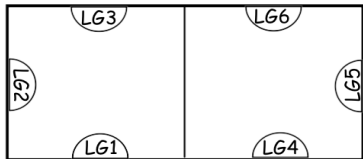

WEDNESDAY														
9:10-10:00		10:05-10:55		L	11:00-12:00		L	12:05-1:05		L	**ANNOUNCEMENTS & REMINDERS			
FL	THEME	S61	ELECTIVE		Lunch			SWIM						
LI	THEME	S61	ELECTIVE		Lunch			SWIM						
ST	THEME	S61	ELECTIVE		Lunch			SWIM						
VI	ELECTIVE		THEME	S61	SWIM			Lunch						
RA	ELECTIVE		THEME	S61	SWIM			Lunch						
UN	SLAPBALL	HB	ELECTIVE		Lunch			SWIM						
ME	HOPSCOTCH/HULA	P	ELECTIVE		Lunch			SWIM						
FI	ELECTIVE		4 SQUARE/HOPSCOTCH	P	SWIM			Lunch						
GA	ELECTIVE		BATTLEBALL	BB1	SWIM			Lunch						
SODGEBALL- RULES OF DODGEBALL BUT A TEAM WINS BY SCORING 10 POINTS IN A NET (USE ONLY CUSHION BALLS)														
					INDOOR					OUTDOOR				
					LARGE GYM		LG	BASKETBALL COURTS		BB				
					SMALL GYM		SG	HANDBALL COURTS		HB				
					RACQUETBALL CT		RB	SOFTBALL FIELDS		SB				
1:15-2:15		L	2:20-3:20		L	TRIUM		ATR	TRACK		T			
FL	FLAG FOOTBALL	T	FATBAT	L61-2	VESTIBULE		V	SIDE OF GYM		S63				
LI	KICKBALL	T	SOCCER	L64-5	CLASSROOM		CR	PROMENADE		P				
ST	HOCKEYBALL	T	ARTS & CRAFTS	V										
VI	ARTS & CRAFTS	V	TENNISBALL	BB1										
RA	BOUNCE OUT	L61-2	HOCKEYBALL	BB2										
UN	THEME	S61	DANCE	RB	7/9 BOYS: FLASH, LIGHTENING STRIKERS 7/9 GIRLS: UNICORNS & MERMAIDS 10-BOYS:VIPER & RAPTOR 10-GIRLS:FIREFLIES & GALAXY 5&6:MINIONS, SKITTLES SMURFS, GUPPIES									
ME	THEME	S61	HOTSPOTS	L63-6										
FI	LACROSSE	L64-5	THEME	S61										
GA	DANCE	RB	THEME	S61										
5 & 6 SCHEDULE														
9:05-9:10		L	9:20-9:50		L	10:00-11:00		L	11:10-11:25		L	11:35-12:10		L
MU	EXERCISE	RB	FATBAT	T	SWIM			SNACK		S63	THEME		S61	
GU	EXERCISE	RB	YAO	T	SWIM			SNACK		S63	THEME		S61	
SK	EXERCISE	RB	GOLDRUSH	T	SWIM			SNACK		S63	THEME		S61	
CH	EXERCISE	RB	KICKBALL	T	SWIM			SNACK		S63	THEME		S61	
MI	EXERCISE	RB	KICKBALL	T	SWIM			SNACK		S63	THEME		S61	
12:20-12:50			1:00-2:00			2:10-2:50			3:00			3:15		
MU	DANCE	RB	LUNCH	DH	GOLDRUSH		T	B & W			ALL GROUPS			
GU	DANCE	RB	LUNCH	DH	CHARLIE		T	B & W			DISMISSAL			
SK	DANCE	RB	LUNCH	DH	KICKBALL		T	B & W						
CH	ARTS & CRAFTS	V	LUNCH	DH	RUNNING BASES		T	B & W						
MI	ARTS & CRAFTS	V	LUNCH	DH	YOU ARE OUT		T	B & W						
					ELECTIVES			7 to 9 Counselor		CIT	10 to 13 Counselor		CIT	
					Softball		SB1							
					Basketball		BB1							
					Flag Football		T1							
					Creative Crafts		V							
					Dance		RB							
					Glam		ATR2							
					Soccer		T2							
					Videography		CR205